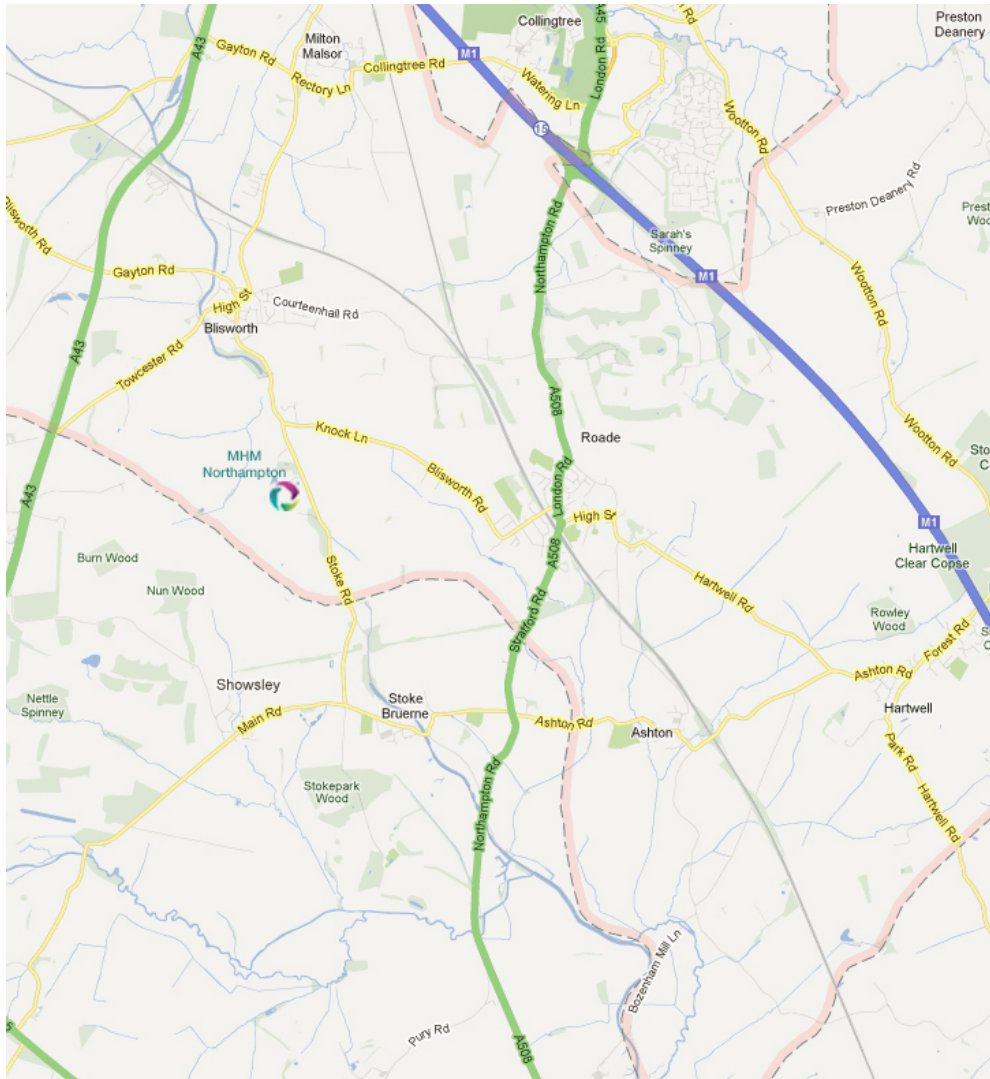

My Home Move: Northampton

The Maltings
South Entrance
Blisworth Hill Farm
Stoke Road
Blisworth
Northamptonshire
NN7 3DB

T: 01604 878 799

Directions to the My Home Move Northampton

Travelling from the South:

Leave the M1 at junction 15 and follow the A508 to Northampton Road. Follow the road round to a sharp right and then turn into Blisworth Road. When you reach the 'T' junction, turn left onto Stoke Road. Take the 3rd left into Blisworth Hill Farm, south entrance.

Travelling from the North:

Leave the M1 at junction 15a, follow signs for the A43, signposted Towcester Road. After a few miles, turn left into Blisworth, following signs for Towcester Road.

At the bottom of the hill, bear right onto High Street.

Follow the road along a sharp right onto Stoke Road. Follow Stoke Road until you reach Blisworth Hill Farm, south entrance.