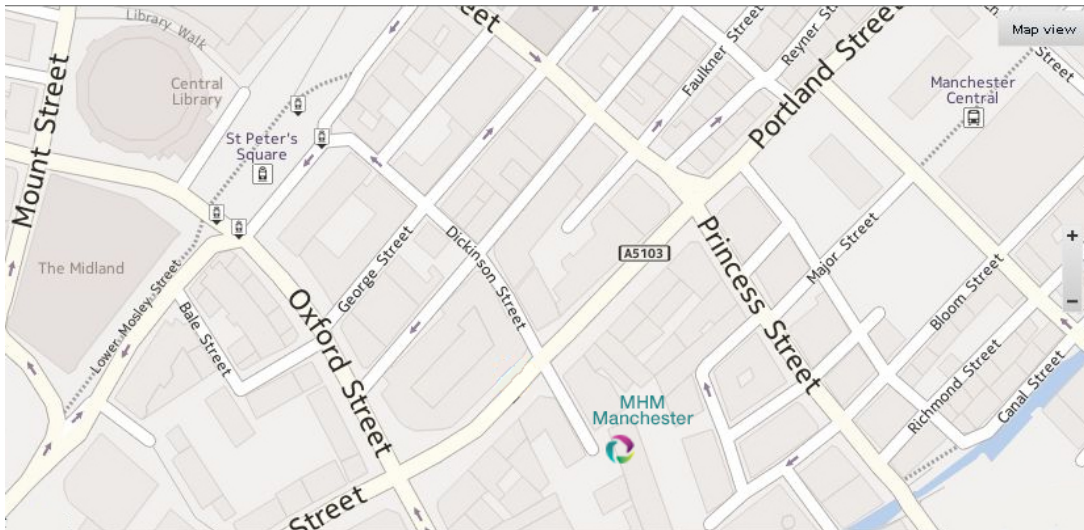

### Directions to My Home Move Manchester

#### Travelling from the South (M1):

- From the M1 North
- At junction 35A, take the A616 exit to Manchester
- At the roundabout, take the 2nd exit onto A616, go through 1 roundabout
- At the roundabout, take the 1st exit onto A628
- Continue onto Mottram Moor/A57, continue to follow A57
- At the roundabout, take the 3rd exit onto M67 heading to Oldham/M60/Stockport/M'cr Airport/M56/Manchester
- At Denton Island, take the 2nd exit onto Manchester Rd/A57, continue to follow A57
- At the roundabout, take the 3rd exit onto Ardwick Green (S)/A6, continue to follow A6
- Turn left onto Whitworth St/A6, continue to follow A6
- Slight left onto Minshull St
- Turn left onto Portland St/A5103
- Turn right onto Dickinson St – My Home Move is at the end of the street.
- The reception is on the 6<sup>th</sup> floor.

### Travelling from the North:

- From the M60 West
- At junction 17, take the A56 exit to M'cr city centre/Prestwich/Whitefield
- At the roundabout, take the 1st exit onto Bury New Rd/A56, continue to follow A56
- Turn right onto Chapel St/A56
- Take the 1st left onto Victoria Bridge St/A56
- Take the 1st right onto Deansgate/A56
- Turn left onto Peter St/A34, continue to follow A34
- Turn left onto Portland St/A5103
- Take the 1st left onto Dickinson St – My Home Move is at the end of the street.
- The reception is on the 6<sup>th</sup> floor.

### Travelling by tram:

The closest tram station is St Peter's Square.