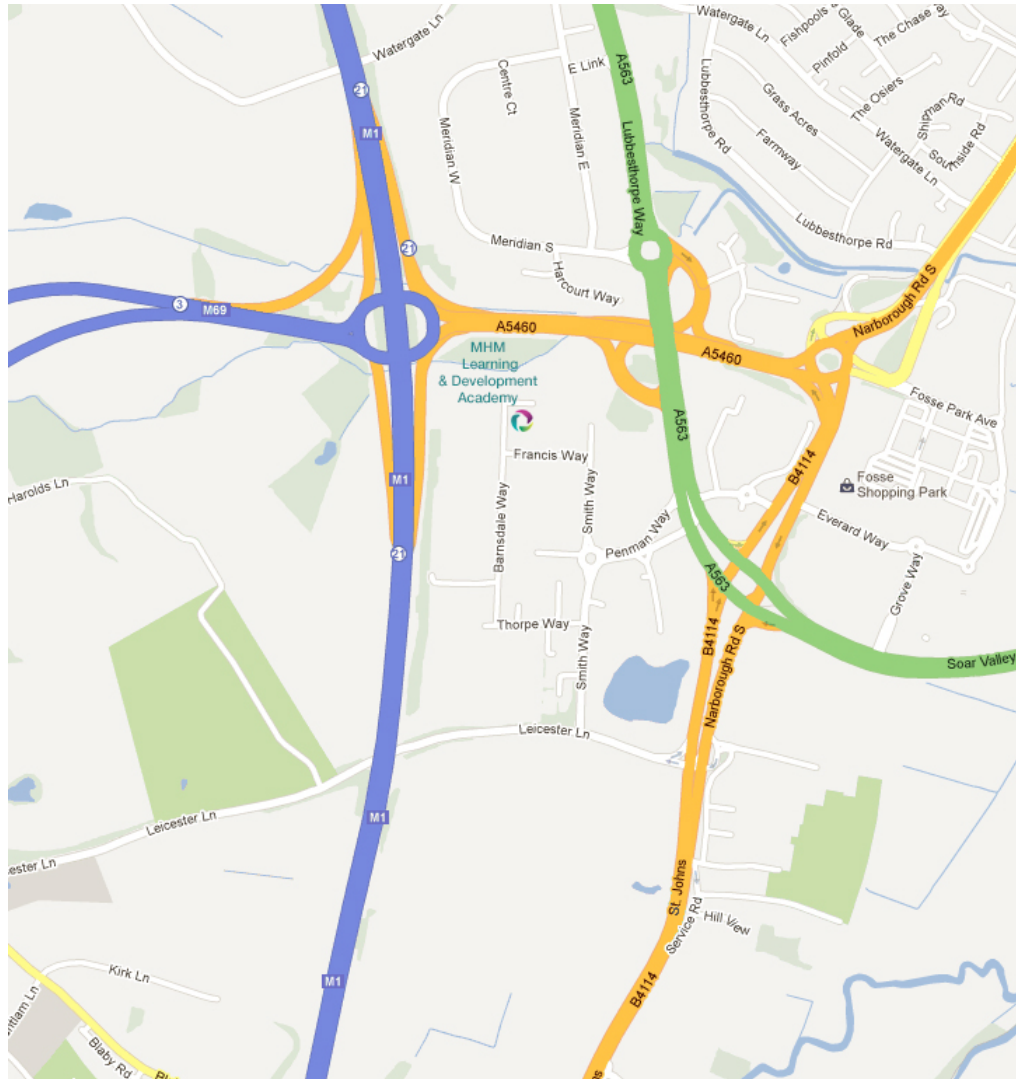

My Home Move: Learning & Development Academy

Barnsdale Way
Grove Park
Enderby
Leicester
LE19 1SH

T: 0845 234 0230

Directions to the My Home Move Learning & Development Academy

From Junction 21 of the M1 take the A563 towards Leicester. Immediately take the first exit to the left (towards the Hilton Hotel) and follow the road under the bridge and round to the left. At the roundabout take the first left, (A563 Lubbesthorpe Way). Stay in the second lane and then cross to the central slip road and turn right (at the traffic lights) into Grove Park. At the roundabout turn right. Take the first turning on the left into Frances Way. Drive all the way to end of the road and take a right on Barnsdale way, take another right to enter the Barnsdale car park. All car parking spaces for MHM are marked number '2' and number '4'. The Learning Academy can be found at unit 4.

Travelling from the North on the Leicester ring road
Proceed South onto the A563 Lubbesthorpe Way. Proceed past the signpost to the M1/M69 and follow the directions above.

Travelling from the South on the Leicester ring road
Follow the Leicester ring road onto the A563 Lubbesthorpe Way crossing the B4114 Narborough Road. Take the first left on to Penman Way which is the entrance to Grove Park. Once on Penman Way follow the directions above.