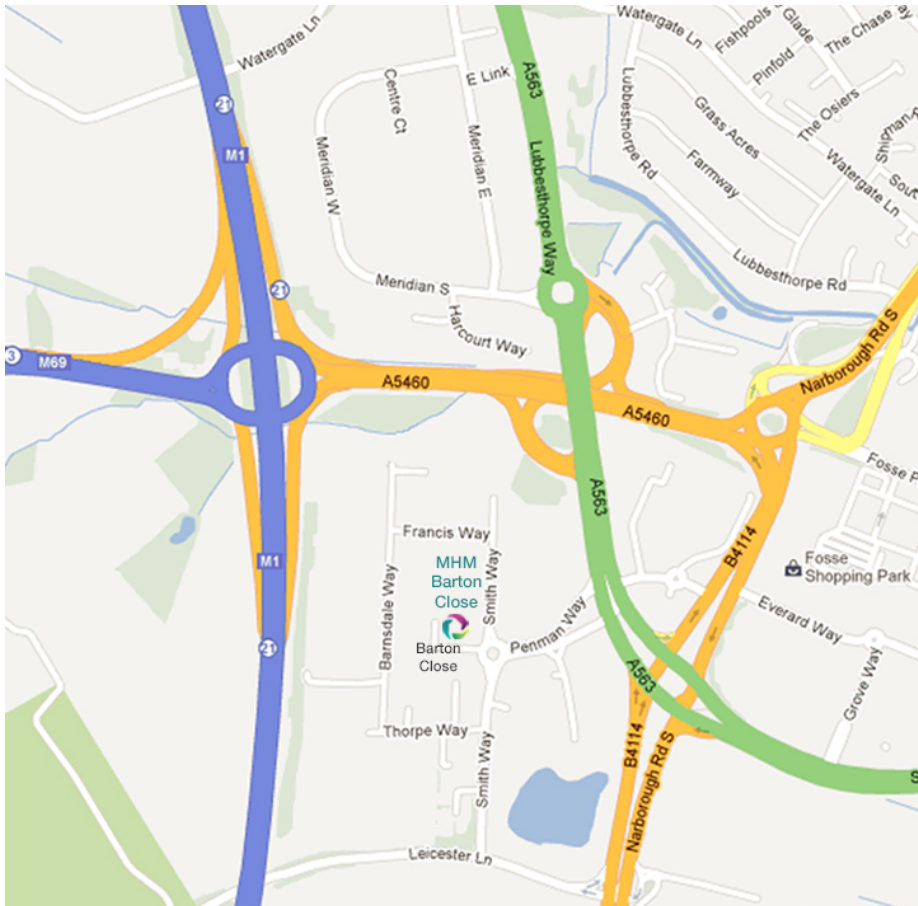

My Home Move: Barton Close

5 Barton Close
Grove Park
Enderby
Leicester
LE19 1SJ

T: 0345 234 0230

Directions to the My Home Move Barton Close office

From Junction 21 of the M1 take the A563 towards Leicester:

Immediately take the first exit to the left (towards the Hilton Hotel) and follow the road under the bridge and round to the left. At the roundabout take the first left, (A563 Lubbesthorpe Way). Stay in the second lane and then cross to the central slip road and turn right (at the traffic lights) into Grove Park. At the roundabout take the second exit. Take the first turning on the right into Barton Close. You will see the My Home Move building on your left.

Travelling from the North on the Leicester ring road:

Proceed South onto the A563 Lubbesthorpe Way. Proceed past the signpost to the M1/M69 and follow the directions above.

Travelling from the South on the Leicester ring road:

Follow the Leicester ring road onto the A563 Lubbesthorpe Way crossing the B4114 Narborough Road. Take the first left on to Penman Way which is the entrance to Grove Park. Once on Penman Way follow the directions above.